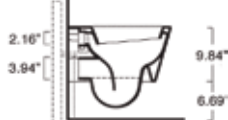

TO BE FIXED EXCLUSIVELY
ON M19 BARS