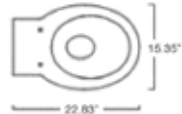

TO BE FIXED EXCLUSIVELY
ON M12 BARS