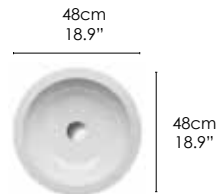

ZERO by Catalano

ZERO TONDO 50 WASHBASIN

SPECIFICATIONS

Size:
W19.69" x D19.69" x H6.3"
W50cm x D50cm x H16cm

Washbasin with single sink.
Round single hole. Wall-
hung, semi-fitted on pedestal
installation. Shown with optional
towel rail.
Shipping Wt: 30.87 lbs.

ZERO TONDO 48 WASHBASIN

SPECIFICATIONS

Size:
Diameter 18.9" x H5.91"
Diameter 48cm x H15cm

Round washbasin with no faucet
hole drillings, no overflow.
Sit-on counter installation.
Faucet must be installed on wall
or in counter.
Shipping Wt: 22.04 lbs.

148AZT
Round Washbasin
White

White
00

ZERO TONDO 48/2 WASHBASIN

SPECIFICATIONS

Size:
Diameter 18.9" x H5.51"
Diameter 48cm x H14cm

Round washbasin with no faucet
hole drillings, no overflow.
Suitable for Sit-on counter or
semi-fitted installation. Faucet
must be installed on wall or in
counter.
Shipping Wt: 22.04 lbs.

148ZT
Round Washbasin
White (+)

White
00

**ZERO TONDO 45
WASHBASIN**

SPECIFICATIONS

Size:
Diameter 17.72" x H5.91"
Diameter 45cm x H15cm
Round washbasin with no faucet hole drillings, no overflow.
Sit-on counter Installation.
Faucet must be installed on wall or in counter.
Shipping Wt: 22.04 lbs.