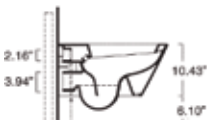

145AZ
Round Washbasin
White

White
00

ZERO by Catalano

ZERO 55 TOILET

SPECIFICATIONS

Size:
W13.78" x L21.65" x H16.5"
W35cm x L55cm x H42cm

Wall-hung one-piece toilet, less seat. 1.2 gpf (4.5 liters).
Shipping Wt: 42 lbs.

REQUIRED:
Toilet Seat

1VS55N

Wall-hung Toilet, less seat
White
Black*

5SCST
Toilet Seat
White

5SCSTF
Soft-Close Toilet Seat
White
Black*

5SCSTP
Soft-Close Plus Toilet Seat
White

White
00

Black
NE

KIT FOR BOTTOM-SIDE FIXING

ZERO 45 TOILET

SPECIFICATIONS

Size:
W13.78" x L17.72" x H16.5"
W35cm x L45cm x H42cm

Wall-hung one-piece toilet, less seat. 1.2 gpf (4.5 liters).
Shipping Wt: 42 lbs.

REQUIRED:
Toilet Seat