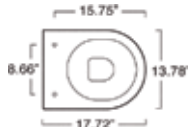

TO BE FIXED EXCLUSIVELY
ON M19 BARS