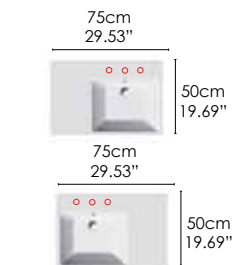

SPECIFICATIONS

Size:
W29.53" x D19.69" x H7.48"
W75cm x D50cm x H19cm
7DZE Sink on right side.
7SZE Sink on left side.

Must order washbasin with sink on either right or left. It can be installed wall-hung or semi fitted. Prearranged for single-hole, three-holes, or on the wall. Shipping Wt: 55.12 lbs.

OPTIONAL:
5P75N Frontal Towel Rail constructed of brass with chrome finish.

17DZE
Washbasin - right
White

17SZE
Washbasin - left
White

5P75N
Front Towel Rail
Chrome