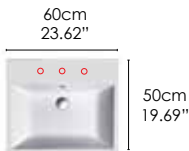

1COPR
Pedestal
White

100cm
39.37"

50cm
19.69"

ZERO 75 WASHBASIN

SPECIFICATIONS

Size:
W29.53" x D19.69" x H7.48"
W75cm x D50cm x H19cm

Washbasin with single sink. Suitable for wall-hung, fitted, semi fitted, laid-on a counter or on a pedestal installation. Faucet(s) can be placed on the counter, in 5 positions, or on the wall. Shipping Wt: 50.7 lbs.

1COPR
Pedestal
White

75cm
29.53"

50cm
19.69"

ZERO 60 WASHBASIN

SPECIFICATIONS

Size:

W23.62" x D19.69" x H7.48"
W60cm x D50cm x H19cm

Washbasin with single sink. Prearranged for single-hole, three-holes or on the wall. It can be installed wall-hung, semi-fitted, laid on a counter and on pedestal. Shipping Wt: 46.3 lbs.

ZERO 50 WASHBASIN

SPECIFICATIONS

Size:

W19.69" x D19.69" x H7.48"
W50cm x D50cm x H19cm

Washbasin with single sink. Prearranged for single-hole, three-holes or on the wall. It can be installed wall-hung, semi-fitted, laid on a counter and on pedestal. Shipping Wt: 39.68 lbs.

ZERO by Catalano

ZERO DOMINO 125 WASHBASIN

SPECIFICATIONS

Size:
W49.21" x D19.69" x H7.48"
W125cm x D50cm x H19cm

Washbasin with wide symmetric counters, single sink. It can be installed wall-hung, semi fitted and on pedestal. Faucet(s) can be placed on the counter, in 3 positions, or on the wall. Shipping Wt: 77.16 lbs.