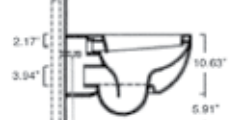

TO BE FIXED EXCLUSIVELY
ON M12 BARS