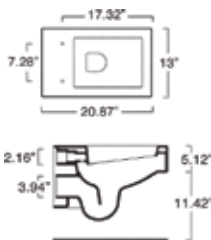

37cm
14.57"

VERSO TRENTASETTE 50 WASHBASIN

SPECIFICATIONS

Size:
W19.69" x D14.57" x H5.91"
W50cm x D37cm x H15cm

Washbasin prearranged for single-hole faucet drilling without overflow. It can be installed on a counter, semi-fitted, under the countertop, wall-hung on shelves. Shipping Wt: 26.5 lbs.

50cm
19.69"

25cm
9.84"

VERSO VENTICINQUE 35 WASHBASIN

SPECIFICATIONS

Size:

W13.8" x D9.84" x H5.12"
W35cm x D25cm x H13cm

Washbasin prearranged for single-hole faucet drillings on each side without overflow. It can be installed on a counter or wall-hung.
Shipping Wt: 17.6 lbs.

VERSO 53 TOILET

SPECIFICATIONS

Size:

W13" x L20.9" x H16.5"
W33cm x L53m x H42cm

Wall-hung one-piece toilet, less seat. 1.2 gpf (4.5 liters).
Shipping Wt: 44.09 lbs.

REQUIRED:
Toilet Seat

1VSVE
Wall-hung Toilet, less seat
White
Black

5VESTF
Soft-Close Toilet Seat
White
Black

5VESTP
Soft-Close Plus Toilet Seat
White 
Black 

White
00 Black
NE

VERSO/ZERO 45 TOILET

SPECIFICATIONS

Size:

W13.78" x L17.72" x H16.5"
W35cm x L45cm x H42cm

Wall-hung one-piece toilet, less seat. 1.2 gpf (4.5 liters).
Shipping Wt: 42 lbs.