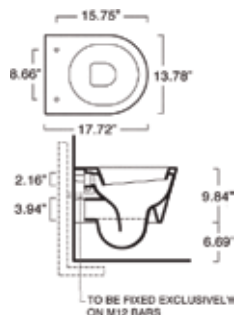

50cm
19.69"

25cm
9.84"

VERSO VENTICINQUE 35 WASHBASIN

SPECIFICATIONS

Size:

W13.8" x D9.84" x H5.12"
W35cm x D25cm x H13cm

Washbasin prearranged for single-hole faucet drillings on each side without overflow. It can be installed on a counter or wall-hung.
Shipping Wt: 17.6 lbs.

VERSO 53 TOILET

SPECIFICATIONS

Size:

W13" x L20.9" x H16.5"
W33cm x L53m x H42cm

Wall-hung one-piece toilet, less seat. 1.2 gpf (4.5 liters).
Shipping Wt: 44.09 lbs.

REQUIRED:
Toilet Seat

1VSVE
Wall-hung Toilet, less seat
White
Black

5VESTF
Soft-Close Toilet Seat
White
Black

5VESTP
Soft-Close Plus Toilet Seat
White 
Black 

White
00 Black
NE

VERSO/ZERO 45 TOILET

SPECIFICATIONS

Size:

W13.78" x L17.72" x H16.5"
W35cm x L45cm x H42cm

Wall-hung one-piece toilet, less seat. 1.2 gpf (4.5 liters).
Shipping Wt: 42 lbs.

REQUIRED:
Toilet Seat

1VSV45
Wall-hung Toilet, less seat
White

5V45STF
Soft-Close Toilet Seat
White

White
00

**VERSO COMFORT 70
WASHBASIN**

SPECIFICATIONS

Size:

W27.56" x D23.6" x H6.3"
W70cm x D60cm x H16cm