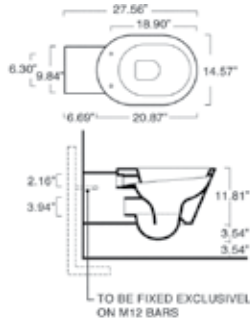

**VERSO COMFORT 70
WASHBASIN**

SPECIFICATIONS

Size:

W27.56" x D23.6" x H6.3"
W70cm x D60cm x H16cm

Washbasin prearranged for single-hole, three-holes or on the wall. Without overflow. Wall-hung installation. Shipping Wt: 48.5 lbs.

OPTIONAL:

5P70HE Lateral Towel Rail constructed of brass with chrome finish (*shown in Verso Comfort Toilet right*). Sold each.

1LAHN

Washbasin, wall-hung
White

5P70HE

Lateral Towel Rail
Chrome

White
00

70cm
27.56"

60cm
23.6"

**VERSO COMFORT 70
TOILET**

SPECIFICATIONS

Size:

W14.6" x L27.6" x H13"
W37cm x L70cm x H33cm

Wall-hung one-piece toilet, less seat. 1.59 gpf (6 liters). Shipping Wt: 57.3 lbs.

REQUIRED:
Toilet Seat

1VSHE

Wall-hung Toilet, less seat
White

5SHEST

Toilet Seat
White

White
00