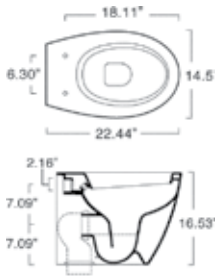

42cm  
16.54"

**VELIS 60/2 WASHBASIN**

**SPECIFICATIONS**

Size:  
W23.6" x D19.69" x H7.09"  
W60cm x D50cm x H18cm

Washbasin can be installed on the countertop or wall-hung, pre-arranged for single faucet hole drilling.  
Shipping Wt: 33.07 lbs.

16BZE

**Washbasin**  
Gloss White 

WHITE
High Gloss 00

60cm  
23.6"

50cm  
19.69"

**VELIS 42 WASHBASIN**

**SPECIFICATIONS**

Size:  
Diameter 16.54" x H7.09"  
Diameter 42cm x H18cm

**SPECIFICATIONS**

Size:  
 W14.6" x L22.4" x H16.54"  
 W37cm x L57cm x H42cm

Wall-hung one-piece toilet, less seat. 1.2 gpf (4.5 liters).  
 Shipping Wt: 37.57 lbs.

REQUIRED:  
 5V57STF Toilet Seat

1VP57  
**Toilet**  
 Gloss White  
 Satin White

5V57STF  
**Soft-Close Toilet Seat**  
 Gloss White  
 Satin White

WHITE	
High Gloss 00	Satin Gloss BM

**VELIS 2-PC TOILET**

**SPECIFICATIONS** **catalano™ water efficiency**

Size:  
 W14.57" x L27.56" x H33.47"  
 W37cm x L70cm x H85cm