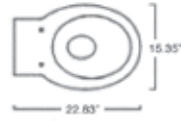

TO BE FIXED EXCLUSIVELY
ON M12 BARS