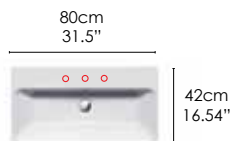

PROIEZIONI 80 WASHBASIN

SPECIFICATIONS

Size:

W31.5" x D16.54" x H5.12"
W80cm x D42cm x H13cm

Washbasin for wall-hung or sit on installation. 0, 1 or 3 faucet hole drillings. Must specify number of holes. Need hole position if not centered. Shipping Wt: 44.1 lbs.

OPTIONAL:

5P80PR Front Towel Rail constructed of brass with chrome finish (shown above).
1COPR Ceramic Pedestal 7.87" x 27.56"
20cm x 70cm

180PR
Washbasin
White

5P80PR
Front Towel Rail
Chrome

1COPR
Pedestal
White

White
00

PROIEZIONI 60 WASHBASIN

SPECIFICATIONS

Size:

W23.6" x D16.54" x H5.12"
W60cm x D42cm x H13cm

Washbasin for wall-hung or sit on installation. 0, 1 or 3 faucet hole drillings. Must specify number of holes. Need hole position if not centered. Shipping Wt: 33.1 lbs.

OPTIONAL:

5P60PR Front Towel Rail constructed of brass with chrome finish (shown above).
1COPR Ceramic Pedestal 7.87" x 27.56"
20cm x 70cm

160PR
Washbasin
White

5P60PR
Front Towel Rail
Chrome

1COPR
Pedestal
White

White
00

PROIEZIONI 42 WASHBASIN

SPECIFICATIONS

Size:

W16.54" x D16.54" x H5.12"
W42cm x D42cm x H13cm

Washbasin for wall-hung, or sit on installation. Single faucet hole drilling. Need hole position if not centered. Shipping Wt: 17.7 lbs.

OPTIONAL:

5P42PR Front Towel Rail constructed of brass with chrome finish (shown above).
1COPR Ceramic Pedestal 7.87" x 27.56"
20cm x 70cm

142PR
Washbasin
White

5P42PR
Front Towel Rail
Chrome

1COPR
Pedestal
White

White
00