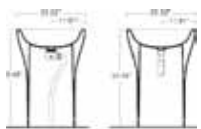

MUSE FREESTANDING WASHBASIN

SSPECIFICATIONS

Size:
W23.6" x D14.6" x H33.5"
W60cm x D37cm x H85cm

Washbasin with with 19.7" sink. Freestanding washbasin with overflow. Available with floor waste (included) or wall waste (included). No faucet hole drillings. Shipping Wt: 81.2 lbs.

1FRPMU

Washbasin with wall waste

1FRMU

Washbasin with floor waste

White

Satin White

Black

Walnut wood

Travertine

Sandstone

White 00	Satin White BM	Black NE
Walnut Wood WA	Travertine TR	Sandstone PS

60cm
23.6"

37cm
14.6"

85cm
33.5"

with floor waste   with wall waste

MUSE 100 WASHBASIN

SPECIFICATIONS

Size:
W39.37" x D19.69" x H5.51"
W100cm x D50cm x H14cm

Washbasin is suitable for wall-hung or sit on installation. Pre-arranged for 3 faucet hole drillings. Must specify number of holes. Need hole position if not centered. Shipping Wt: 52.9 lbs.

OPTIONAL:

5P100MU Front Towel Rail constructed of brass with chrome finish.

1100MU

Washbasin

White

Black

Silver

5P100MU

Front Towel Rail

Chrome

White 00	Black NE	Silver AR

100cm
39.37"

50cm
19.69"

MUSE 100 WASHBASIN & SUPPORT FRAME

SPECIFICATIONS

Size:
W39.37" x D19.69" x H5.51"
W100cm x D50cm x H14cm

Washbasin pre-arranged for support frame. Wall-hung. No faucet hole drillings Shown above with required support frame, sold separately. Shipping Wt: 52.9 lbs.

REQUIRED:

ST100MU Basin stand made of glazed aluminum.

W27.6" x H28"

W70cm x H71cm

Shipping Wt: 15.43 lbs.

1100MUS

Washbasin

White

Black*

Silver

5ST100MU

Basin Support Frame

Chrome

White

Black*

White 00	Black NE	Silver AR

71cm
28"

70cm
27.6"