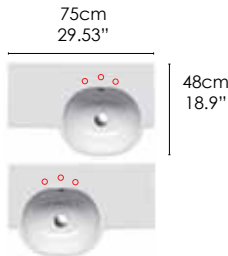

SFERA 65 WASHBASIN & FRAME

SPECIFICATIONS

Size:
W25.6" x D18.9" x H7.48"
W65cm x D48cm x H19cm

Washbasin can be installed wall-hung. Pre-arranged for 0 or 1 faucet hole drilling. Need hole position if not centered.
Shipping Wt: 39.7 lbs.

REQUIRED:
5ST65N Wall-hung structure in chrome aluminum with extra-height glass shelf, back-painted in white.
W25.2" x D12.6" x H14.6"
W64cm x D32cm x H37
Shipping Wt: 13.2 lbs.

16548C2
Washbasin
White

5ST65N
Wall-hung Frame
Chrome

White
00

SFERA 75 SX/DX WASHBASIN

SPECIFICATIONS

Size:
W29.53" x D18.9" x H7.48"
W75cm x D48cm x H19cm

Washbasin is available with sink on left or right side. It can be installed wall-hung. Pre-arranged for 0 or 1 faucet hole drilling. Need hole position if not centered.
Shipping Wt: 39.7 lbs.

OPTIONAL:
5PAC2 Lateral Towel Rail constructed of aluminum with chrome finish (shown above). Sold each.

175SC2N
Washbasin, Left
White

175DC2N
Washbasin, Right
White

5PAC2
Lateral Towel Rail
Chrome

White
00

SFERA 85 SX/DX WASHBASIN

SPECIFICATIONS

Size:
W33.5" x D21.7" x H7.09"
W85cm x D55cm x H18cm

Washbasin is available with sink on left or right side. It can be installed wall-hung. Single faucet hole drilling can be placed on left or right. Need hole position.
Shipping Wt: 57.3 lbs.

OPTIONAL:
5PA85C1 Lateral Towel Rail constructed of aluminum with chrome finish. Sold each.

185SC1
Washbasin, Left
White

185DC1
Washbasin, Right
White

5PA85C1
Lateral Towel Rail
Chrome

White
00