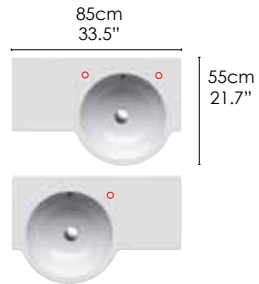

SPECIFICATIONS

Size:
W33.5" x D21.7" x H7.09"
W85cm x D55cm x H18cm

Washbasin is available with sink on left or right side. It can be installed wall-hung. Single faucet hole drilling can be placed on left or right. Need hole position.
Shipping Wt: 57.3 lbs.

OPTIONAL:
5PA85C1 Lateral Towel Rail constructed of aluminum with chrome finish. Sold each.

185SC1
Washbasin, Left
White

185DC1
Washbasin, Right
White

5PA85C1
Lateral Towel Rail
Chrome

White
00