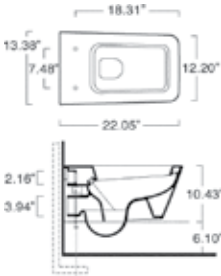

KIT FOR BOTTOM SIDE FIXING