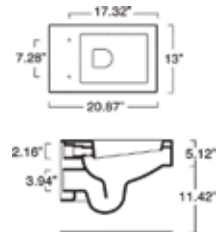

Premium by Catalano

ZERO 55 TOILET

SPECIFICATIONS

Size:
W13.78" x L21.65" x H16.5"
W35cm x L55m x H42cm

Wall-hung one-piece toilet, less seat. 1.2 gpf (4.5 liters).
Shipping Wt: 42 lbs.

REQUIRED:
Toilet Seat

1VS55N

Wall-hung Toilet, less seat
White

5SCST
Toilet Seat
White

5SCSTF
Soft-Close Toilet Seat
White

5SCSTP
Soft-Close Plus Toilet Seat
White

White
00

ZERO 45 TOILET

SPECIFICATIONS

Size:
W13.78" x L17.72" x H16.5"
W35cm x L45cm x H42cm

Wall-hung one-piece toilet, less seat. 1.2 gpf (4.5 liters).
Shipping Wt: 42 lbs.

REQUIRED:
Toilet Seat

1VSV45

Wall-hung Toilet, less seat
White

5V45STF
Soft-Close Toilet Seat
White

White
00

VERSO 53 TOILET

SPECIFICATIONS

Size:
W13" x L20.9" x H16.5"
W33cm x L53m x H42cm

Wall-hung one-piece toilet, less seat. 1.2 gpf (4.5 liters).
Shipping Wt: 44.09 lbs.

REQUIRED:
Toilet Seat

1VSV5E

Wall-hung Toilet, less seat
White

5V5ESTF
Soft-Close Toilet Seat
White

5V5ESTP
Soft-Close Plus Toilet Seat
White

White
00