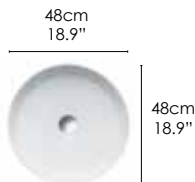

ZERO by Catalano

ZERO TONDO 50 WASHBASIN

SPECIFICATIONS

Size:
W19.69" x D19.69" x H6.3"
W50cm x D50cm x H16cm

Washbasin with single sink. Round single hole. Wall-hung, semi-fitted on pedestal installation. Shown with optional towel rail. Shipping Wt: 30.87 lbs.

OPTIONAL:
SPAZN Frontal Towel Rail constructed of brass with chrome finish.
1COPO Ceramic Pedestal 7.09" x 27.17" 18cm x 69cm

150ZN
Washbasin
White

5PAZN
Front Towel Rail
Chrome

1COPO
Pedestal
White

White
00

ZERO TONDO 48 WASHBASIN

SPECIFICATIONS

Size:
Diameter 18.9" x H5.91"
Diameter 48cm x H15cm

Round washbasin with no faucet hole drillings, no overflow. Sit-on counter installation. Faucet must be installed on wall or in counter. Shipping Wt: 22.04 lbs.

148AZT
Round Washbasin
White

White
00

ZERO TONDO 48/2 WASHBASIN

SPECIFICATIONS

Size:
Diameter 18.9" x H5.51"
Diameter 48cm x H14cm

Round washbasin with no faucet hole drillings, no overflow. Suitable for Sit-on counter or semi-fitted installation. Faucet must be installed on wall or in counter. Shipping Wt: 22.04 lbs.

148ZT
Round Washbasin
White (+)

White
00