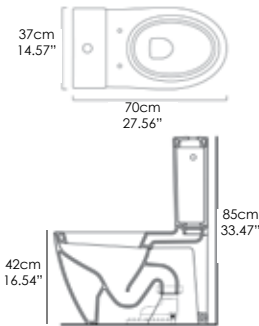

VELIS 57 TOILET

SPECIFICATIONS

Size:
W14.6" x L22.4" x H16.54"
W37cm x L57cm x H42cm

Wall-hung one-piece toilet, less seat. 1.2 gpf (4.5 liters).
Shipping Wt: 37.57 lbs.

REQUIRED:
5V57STF Toilet Seat

1VP57
Toilet
Gloss White
Satin White

5V57STF
Soft-Close Toilet Seat
Gloss White
Satin White

WHITE	
High Gloss 00	Satin Gloss BM

VELIS 2-PC TOILET

SPECIFICATIONS **catalano™ water efficiency**

Size:
W14.57" x L27.56" x H33.47"
W37cm x L70cm x H85cm

Floor-mounted close-coupled 2-piece toilet. Combination bowl and tank. Dual-flush mechanism 1.28/8 gpf (5/3 liters). Less seat.
IAPMO
Shipping Wt: 58 lbs.

REQUIRED:
Toilet Seat

1MPVS
Floor-Mtd. 2-PC Toilet, less seat
White

5V57STF
Soft-Close Toilet Seat
White

White
00