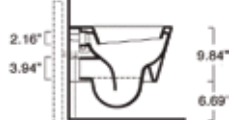

TO BE FIXED EXCLUSIVELY
ON M19 BARS