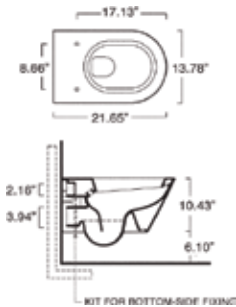

Premium by Catalano

ZERO 55 TOILET

SPECIFICATIONS

Size:
W13.78" x L21.65" x H16.5"
W35cm x L55m x H42cm

Wall-hung one-piece toilet, less seat. 1.2 gpf (4.5 liters).
Shipping Wt: 42 lbs.

REQUIRED:
Toilet Seat

1VS55N

Wall-hung Toilet, less seat
White

5SCST
Toilet Seat
White

5SCSTF
Soft-Close Toilet Seat
White

5SCSTP
Soft-Close Plus Toilet Seat
White

White
00

ZERO 45 TOILET

SPECIFICATIONS

Size:
W13.78" x L17.72" x H16.5"
W35cm x L45cm x H42cm

Wall-hung one-piece toilet, less seat. 1.2 gpf (4.5 liters).
Shipping Wt: 42 lbs.

REQUIRED:
Toilet Seat

1VSV45

Wall-hung Toilet, less seat
White

5V45STF
Soft-Close Toilet Seat
White

White
00

VERSO 53 TOILET

SPECIFICATIONS

Size:
W13" x L20.9" x H16.5"
W33cm x L53m x H42cm

Wall-hung one-piece toilet, less seat. 1.2 gpf (4.5 liters).
Shipping Wt: 44.09 lbs.

REQUIRED:
Toilet Seat

1VSV5E

Wall-hung Toilet, less seat
White

5V5ESTF
Soft-Close Toilet Seat
White

5V5ESTP
Soft-Close Plus Toilet Seat
White

White
00