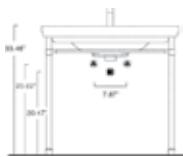

CANOVA ROYAL 90 WASHBASIN

SPECIFICATIONS

Size:
W35.43" x D19.69" x H9.06"
W90cm x D50cm x H23cm

Washbasin can be installed wall-hung, on a floor stand, base cabinet or on a pedestal. 1 or 3 faucet hole drillings. Must specify number of holes. Need hole position if not centered.
Shipping Wt: 59.6 lbs.

OPTIONAL:
5P90CV Front Towel Rail
constructed of brass with chrome finish (shown above).

190CV
Washbasin
White

5P90CV
Front Towel Rail
Chrome

White
00

90cm
35.43"

50cm
19.69"

CANOVA ROYAL 90 WASHBASIN & STAND

SPECIFICATIONS

Size:
W35.43" x D19.69" x H9.06"
W90cm x D50cm x H23cm

Washbasin. Wall-hung installation with Floor Structure. 1 or 3 faucet hole drillings. Must specify number of holes. Need hole position if not centered.
Shipping Wt: 59.6 lbs.

REQUIRED:
5S190CV Floor Structure
constructed of brass with chrome finish. Must purchase washbasin separately to complete.
W33.07" x D17.32" x H30.71"
W84 cm x D44cm x H78cm
Shipping Wt: 17.64 lbs.

190CV
Washbasin
White

5S190CV
Floor Structure
Chrome

White
00

Chrome

84cm
33.07"

78cm
30.71"

CANOVA ROYAL BASE CABINET

SPECIFICATIONS

Size:
W33.86" x D18.9" x H30.71"
W86cm x D48m x H75cm

Vanity console with double drawers and chrome brass foot for floor installation. High quality cabinet is available in gloss finishes of alabaster, carbon, slate, mocha and champagne.

OPTIONAL:
5PLS85RO Lateral Towel Rail
constructed of brass with chrome finish (two shown above).

1M9CR
2 Drawer Cabinet
Gloss Alabaster
Gloss Carbon
Gloss Slate
Gloss Mocha
Gloss Champagne

5PLS85RO
Lateral Towel Rail
Sold each. Two required.
Chrome

Alabaster GA Carbon GB Mocha GM

Slate GS Champagne GC

78cm
30.71"