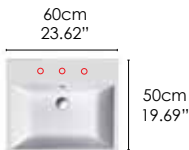

1COPR  
**Pedestal**  
White

75cm  
29.53"

50cm  
19.69"

**ZERO 60 WASHBASIN**

**SPECIFICATIONS**

Size:

W23.62" x D19.69" x H7.48"  
W60cm x D50cm x H19cm

Washbasin with single sink. Prearranged for single-hole, three-holes or on the wall. It can be installed wall-hung, semi-fitted, laid on a counter and on pedestal. Shipping Wt: 46.3 lbs.

1COPR

**Pedestal**  
White

**ZERO 50 WASHBASIN**

**SPECIFICATIONS**

Size:

W19.69" x D19.69" x H7.48"  
W50cm x D50cm x H19cm

Washbasin with single sink. Prearranged for single-hole, three-holes or on the wall. It can be installed wall-hung, semi-fitted, laid on a counter and on pedestal. Shipping Wt: 39.68 lbs.