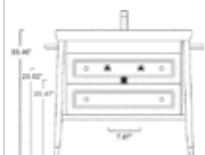

78cm
30.71"