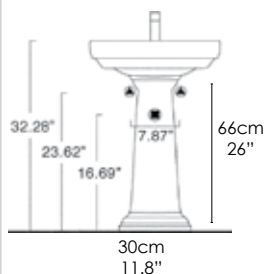

CANOVA ROYAL 56 WASHBASIN

SPECIFICATIONS

Size:
W22.05" x D17.32" x H7.87"
W56cm x D44cm x H20cm

Washbasin can be installed wall-hung or on a pedestal. 1 or 3 faucet hole drillings. Must specify number of holes. Need hole position if not centered. Shipping Wt: 37.5 lbs.

OPTIONAL:
5P56CV Front Towel Rail constructed of brass with chrome finish.

156CV
Washbasin
White

5P56CV
Front Towel Rail
Chrome

White
00

CANOVA ROYAL 56 WASHBASIN & PEDESTAL

SPECIFICATIONS

Size:
W22.05" x D17.32" x H7.87"
W56cm x D44cm x H20cm

Washbasin can be installed wall-hung or on a pedestal. 1 or 3 faucet hole drillings. Must specify number of holes. Need hole position if not centered. Shipping Wt: 37.5 lbs.

REQUIRED:
1COCV Ceramic Pedestal. Must purchase washbasin separately to complete. W30 cm x H66cm W11.8" x H26" Shipping Wt: 31 lbs.

156CV
Washbasin
White

1COCV
Pedestal
White

White
00

CANOVA ROYAL 55 WASHBASIN

SPECIFICATIONS

Size:
W21.65" x D14.96" x H7.87"
W55cm x D38cm x H20cm

Undercounter rectangular washbasin with overflow. No faucet hole drillings. Shipping Wt: 22.05 lbs.

15OCR
Washbasin
White

White
00