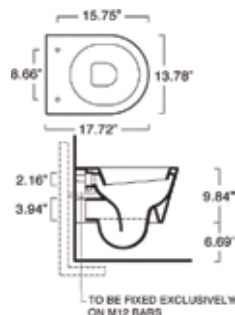

VERSO VENTICINQUE 35 WASHBASIN

SPECIFICATIONS

Size:
W13.8" x D9.84" x H5.12"
W35cm x D25cm x H13cm

Washbasin prearranged for single-hole faucet drillings on each side without overflow. It can be installed on a counter or wall-hung.
Shipping Wt: 17.6 lbs.

OPTIONAL:

5P35VE Front Towel Rail constructed of brass with chrome finish (shown above).

135VE
Washbasin
White

5P35VE
Front Towel Rail
Chrome

5PIHA
Drain
Chrome

White
00

VERSO 53 TOILET

SPECIFICATIONS

Size:
W13" x L20.9" x H16.5"
W33cm x L53m x H42cm

Wall-hung one-piece toilet, less seat. 1.2 gpf (4.5 liters).
Shipping Wt: 44.09 lbs.

REQUIRED:
Toilet Seat

1VSVE
Wall-hung Toilet, less seat
White
Black

5VESTF
Soft-Close Toilet Seat
White
Black

5VESTP
Soft-Close Plus Toilet Seat
White
Black

White
00   Black
NE

VERSO/ZERO 45 TOILET

SPECIFICATIONS

Size:
W13.78" x L17.72" x H16.5"
W35cm x L45cm x H42cm

Wall-hung one-piece toilet, less seat. 1.2 gpf (4.5 liters).
Shipping Wt: 42 lbs.

REQUIRED:
Toilet Seat

1VSV45
Wall-hung Toilet, less seat
White

5V45STF
Soft-Close Toilet Seat
White

White
00