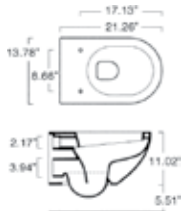

SFERA 35 WASHBASIN

SPECIFICATIONS

Size:
13.78" Diameter x H5,91"
35cm Diameter x H15cm

Washbasin for lay-on counter, semi-fitted or under-mount installation without overflow. No faucet hole drillings.
Shipping Wt: 13.2 lbs.

T35AC

Washbasin

- White
- Black
- Sandstone
- Travertine

White 00	Black NE	Travertine TR	Sand stone FS

35cm
13.78" diameter

SFERA 54 TOILET

SPECIFICATIONS

Size:
W13.78" x L21.3" x H16.14"
W35cm x L54cm x H41cm

Wall-hung one-piece toilet, less seat. 1.2 gpf (4.5 liters).
Shipping Wt: 37.5 lbs.

REQUIRED:
Toilet Seat

1VSS54

Wall-hung toilet, less seat
White

5SCST
Toilet Seat
White

5SCSTF
Soft-Close Toilet Seat
White

5SCSTP
Soft-Close Plus Toilet Seat
White

White
00