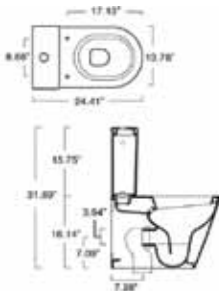

SPECIFICATIONS

Size:

W15.35" x L22.8" x H34.25"
W35cm x L62cm x H87cm

Floor-mounted close-coupled 2-piece toilet. Combination bowl and tank. 1.2 gpf (4.5 liters). Less seat.
Shipping Wt: 55.12 lbs.

REQUIRED:
Toilet Seat

OPTIONAL:
5BASZ Flushing mechanism with dual flush device

1MPZN

Floor-Mtd. 2-PC Toilet, less seat
White

5SCSTF

Soft-Close Toilet Seat
White

5BASZ

Flushing Mechanism (dual) ⌚

White
00