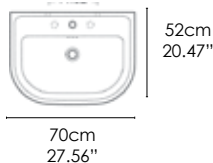

**CANOVA ROYAL 90
WASHBASIN & PEDESTAL**

SPECIFICATIONS

Size:
W35.43" x D19.69" x H9.06"
W90cm x D50cm x H23cm

Washbasin can be installed wall-hung or on a pedestal. 1 or 3 faucet hole drillings. Must specify number of holes. Need hole position if not centered.
Shipping Wt: 59.6 lbs.

REQUIRED:
1COCV Ceramic Pedestal.
Must purchase washbasin separately to complete.
W30 cm x H66cm
W11.8" x H26"
Shipping Wt: 31 lbs.

190CV
Washbasin
White

1COCV
Pedestal
White

White
00

**CANOVA ROYAL
70 WASHBASIN**

SPECIFICATIONS

Size:
W27.56" x D20.47" x H9.06"
W70cm x D52cm x H23cm

Washbasin can be installed wall-hung or on a pedestal (see below). 1 or 3 faucet hole drillings. Must specify number of holes. Need hole position if not centered.
Shipping Wt: 50.7 lbs.

OPTIONAL:
5P70CV Front Towel Rail
constructed of brass with chrome finish (shown above).

170CV
Washbasin
White

5P70CV
Front Towel Rail
Chrome

White
00

**CANOVA ROYAL 70
WASHBASIN & PEDESTAL**

SPECIFICATIONS

Size:
W27.56" x D20.47" x H9.06"
W70cm x D52cm x H23cm

Washbasin can be installed wall-hung or on a pedestal. 1 or 3 faucet hole drillings. Must specify number of holes. Need hole position if not centered.
Shipping Wt: 50.7 lbs.

REQUIRED:
1COCV Ceramic Pedestal.
Must purchase washbasin separately to complete.
W30 cm x H66cm
W11.8" x H26"
Shipping Wt: 31 lbs.

170CV
Washbasin
White

1COCV
Pedestal
White

White
00