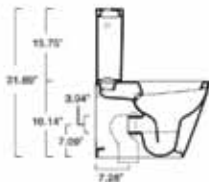

OPTIONAL:

5BASZ Flushing mechanism with dual flush device

1MPZN

Floor-Mtd. 2-PC Toilet, less seat
White

5SCSTF

Soft-Close Toilet Seat
White

5BASZ

Flushing Mechanism (dual) ⌚

White
00