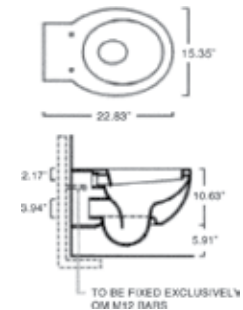

ROMA
120 WASHBASIN

SPECIFICATIONS

Size:
W47.247" x D21.65" x H6.3"
W120cm x D55cm x H16cm

Washbasin suitable for wall-hung, semi-recessed or on a pedestal installation. Faucet(s) can be placed on the counter, in 0, 1 or 3 positions, or on the wall.
Shipping Wt: 77.2 lbs.

OPTIONAL:
5P12R Frontal Towel Rail constructed of brass with chrome finish.
1CORO Ceramic Pedestal 7.87" x 28" 20cm x 71cm

1120RO
Washbasin
White

5P12PR
Front Towel Rail
Chrome

1CORO
Pedestal
White

White
00

ROMA
85/50 WASHBASIN

SPECIFICATIONS

Size:
W33.5" x D21.65" x H6.13"
W85cm x D55cm x H16cm

Washbasin suitable for wall-hung, semi-recessed or on a pedestal installation. Faucet(s) can be placed on the counter, in 0, 1 or 3 positions, or on the wall.
Shipping Wt: 68.3 lbs.

OPTIONAL:
5PPA85RO Frontal Towel Rail constructed of brass with chrome finish (shown above).
1CORO Ceramic Pedestal 7.87" x 28" 20cm x 71cm

185RP
Washbasin
White

5PA85RO
Front Towel Rail
Chrome

1CORO
Pedestal
White

White
00

ZERO/ROMA TOILET

SPECIFICATIONS

Size:
W15.35" x L22.8" x H16.5"
W39cm x L58cm x H42cm

Wall-hung one-piece toilet, less seat. 1.2 gpf (4.5 liters).
Shipping Wt: 50.7 lbs.

REQUIRED:
Toilet Seat

1VSRO
Wall-hung Toilet, less seat
White*

5SROSTF
Self-Close Toilet Seat
White

White
00