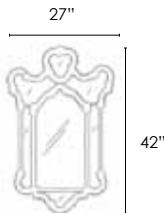

MUSE WALL MIRROR

SPECIFICATIONS

Size:
W27" x H42"
W68.58cm x H106.68cm

Decorative wall mirror suitable for wall-hung installation.
Shipping Wt: 58 lbs.

5M27WMS
Wall Mirror
Mirror/Clear Decoration

Mirror

MUSE 80 WASHBASIN

SPECIFICATIONS

Size:
W31.5" x D18.5" x H5.51"
W80cm x D47cm x H14cm

Wall-hung or sit on installation. Pre-arranged for 3 faucet hole drillings. Must specify number of holes. Need hole position if not centered.
Shipping Wt: 44.09 lbs.

OPTIONAL:
5P80MU Front Towel Rail constructed of brass with chrome finish.

180MU
Wahsbasin
White
Black*

5P80MU
Front Towel Rail
Chrome

White
00   Black
NE

MUSE 56 TOILET

SPECIFICATIONS

Size:
W14.2" x D22.05" x H17.72"
W36cm x D56cm x H45cm

Wall-hung one-piece toilet, less seat. 1.2 gpf (4.5 liters).

REQUIRED:
Toilet seat

1VSMU
Wall-hung Toilet, less seat
White
Black

5MUSTF
Soft-Close Toilet Seat
White
Black

White
00   Black
NE