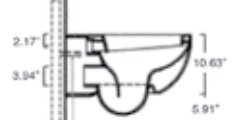

TO BE FIXED EXCLUSIVELY
ON M12 BARS