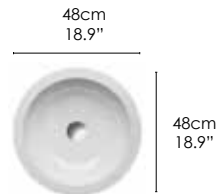

ZERO by Catalano

ZERO TONDO 50 WASHBASIN

SPECIFICATIONS

Size:
W19.69" x D19.69" x H6.3"
W50cm x D50cm x H16cm

Washbasin with single sink. Round single hole. Wall-hung, semi-fitted on pedestal installation. Shown with optional towel rail. Shipping Wt: 30.87 lbs.

OPTIONAL:
SPAZN Frontal Towel Rail constructed of brass with chrome finish.
1COPO Ceramic Pedestal 7.09" x 27.17" 18cm x 69cm

150ZN
Washbasin
White

5PAZN
Front Towel Rail
Chrome

1COPO
Pedestal
White

White
00

ZERO TONDO 48 WASHBASIN

SPECIFICATIONS

Size:
Diameter 18.9" x H5.91"
Diameter 48cm x H15cm

Round washbasin with no faucet hole drillings, no overflow. Sit-on counter installation. Faucet must be installed on wall or in counter. Shipping Wt: 22.04 lbs.

148AZT
Round Washbasin
White

White
00

ZERO TONDO 48/2 WASHBASIN

SPECIFICATIONS

Size:
Diameter 18.9" x H5.51"
Diameter 48cm x H14cm

Round washbasin with no faucet hole drillings, no overflow. Suitable for Sit-on counter or semi-fitted installation. Faucet must be installed on wall or in counter. Shipping Wt: 22.04 lbs.

148ZT
Round Washbasin
White (+)

White
00