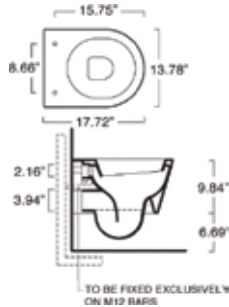

Premium by Catalano

ZERO 55 TOILET

SPECIFICATIONS

Size:
W13.78" x L21.65" x H16.5"
W35cm x L55m x H42cm

Wall-hung one-piece toilet, less seat. 1.2 gpf (4.5 liters).
Shipping Wt: 42 lbs.

REQUIRED:
Toilet Seat

1VS55N

Wall-hung Toilet, less seat
White

5SCST
Toilet Seat
White

5SCSTF
Soft-Close Toilet Seat
White

5SCSTP
Soft-Close Plus Toilet Seat
White

White
00

ZERO 45 TOILET

SPECIFICATIONS

Size:
W13.78" x L17.72" x H16.5"
W35cm x L45cm x H42cm

Wall-hung one-piece toilet, less seat. 1.2 gpf (4.5 liters).
Shipping Wt: 42 lbs.

REQUIRED:
Toilet Seat

1VSV45

Wall-hung Toilet, less seat
White

5V45STF
Soft-Close Toilet Seat
White

White
00

VERSO 53 TOILET

SPECIFICATIONS

Size:
W13" x L20.9" x H16.5"
W33cm x L53m x H42cm

Wall-hung one-piece toilet, less seat. 1.2 gpf (4.5 liters).
Shipping Wt: 44.09 lbs.

REQUIRED:
Toilet Seat

1VSV5E

Wall-hung Toilet, less seat
White

5V5ESTF
Soft-Close Toilet Seat
White

5V5ESTP
Soft-Close Plus Toilet Seat
White

White
00