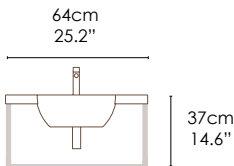

SFERA 65 WASHBASIN & FRAME

SPECIFICATIONS

Size:
W25.6" x D18.9" x H7.48"
W65cm x D48cm x H19cm

Washbasin can be installed wall-hung. Pre-arranged for 0 or 1 faucet hole drilling. Need hole position if not centered.
Shipping Wt: 39.7 lbs.

REQUIRED:
5ST65N Wall-hung structure in chrome aluminum with extra-height glass shelf, back-painted in white.
W25.2" x D12.6" x H14.6"
W64cm x D32cm x H37
Shipping Wt: 13.2 lbs.

16548C2
Washbasin
White

5ST65N
Wall-hung Frame
Chrome

White
00

SFERA 75 SX/DX WASHBASIN

SPECIFICATIONS

Size:
W29.53" x D18.9" x H7.48"
W75cm x D48cm x H19cm

Washbasin is available with sink on left or right side. It can be installed wall-hung. Pre-arranged for 0 or 1 faucet hole drilling. Need hole position if not centered.
Shipping Wt: 39.7 lbs.

OPTIONAL:
5PAC2 Lateral Towel Rail constructed of aluminum with chrome finish (shown above). Sold each.

175SC2N
Washbasin, Left
White

175DC2N
Washbasin, Right
White

5PAC2
Lateral Towel Rail
Chrome

White
00

SFERA 85 SX/DX WASHBASIN

SPECIFICATIONS

Size:
W33.5" x D21.7" x H7.09"
W85cm x D55cm x H18cm

Washbasin is available with sink on left or right side. It can be installed wall-hung. Single faucet hole drilling can be placed on left or right. Need hole position.
Shipping Wt: 57.3 lbs.

OPTIONAL:
5PA85C1 Lateral Towel Rail constructed of aluminum with chrome finish. Sold each.

185SC1
Washbasin, Left
White

185DC1
Washbasin, Right
White

5PA85C1
Lateral Towel Rail
Chrome

White
00