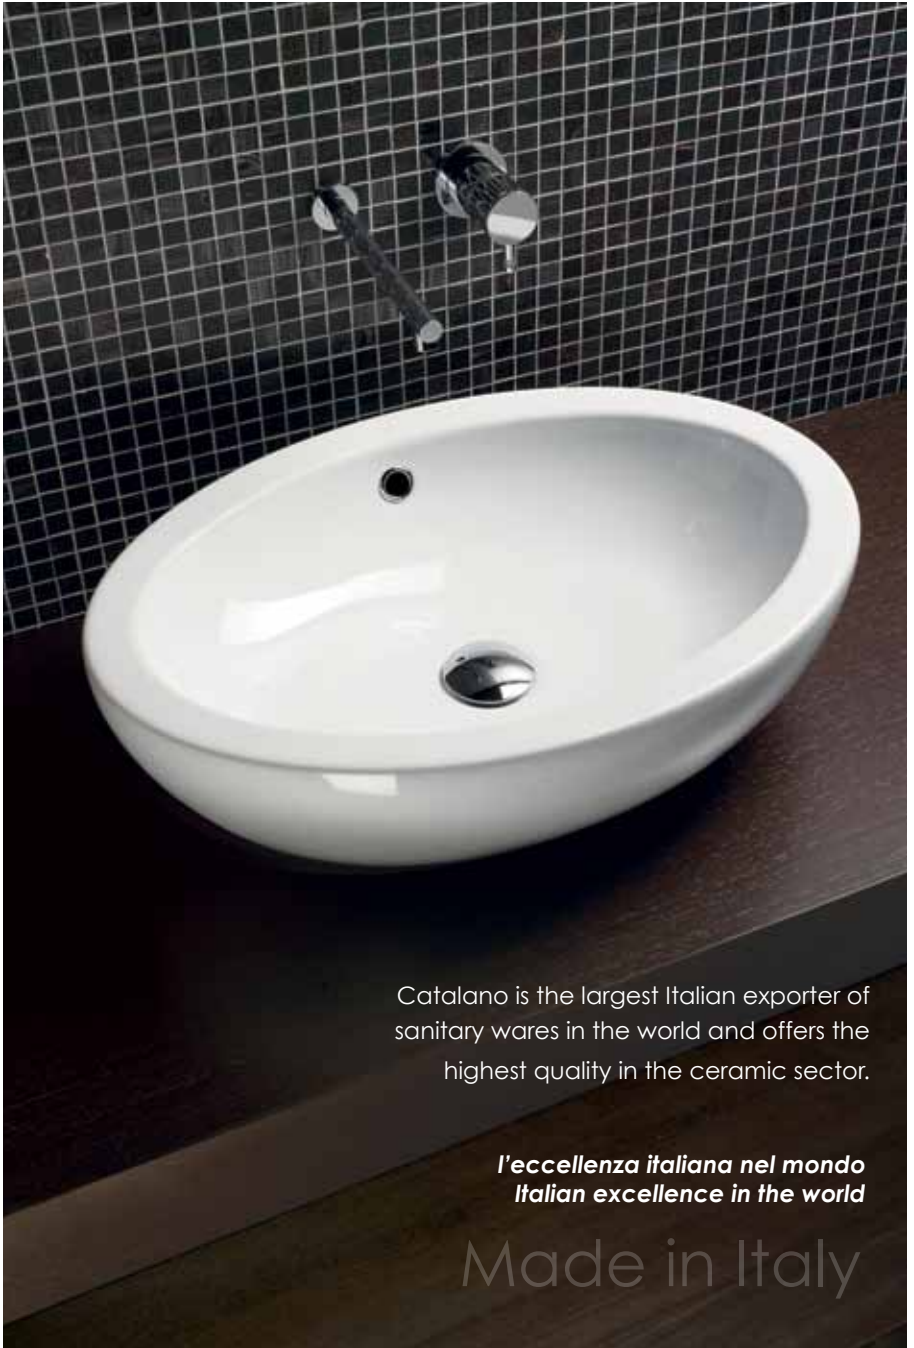

REQUIRED:  
 Toilet Seat

1MPVS  
**Floor-Mtd. 2-PC Toilet, less seat**  
 White

5V57STF  
**Soft-Close Toilet Seat**  
 White

White  
00

Catalano is the largest Italian exporter of sanitary wares in the world and offers the highest quality in the ceramic sector.