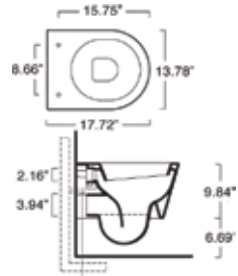

TO BE FIXED EXCLUSIVELY ON M19 BARS