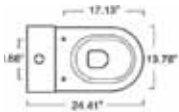

OPTIONAL:

5BASZ Flushing mechanism with dual flush device

1MPZN

Floor-Mtd. 2-PC Toilet, less seat
White

5SCSTF

Soft-Close Toilet Seat
White

5BASZ

Flushing Mechanism (dual) ⌚

White
00