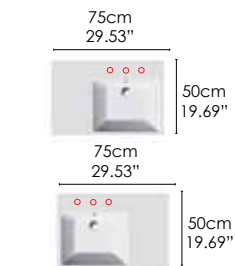

SPECIFICATIONS

Size:
W29.53" x D19.69" x H7.48"
W75cm x D50cm x H19cm
7DZE Sink on right side.
7SZE Sink on left side.

Must order washbasin with sink on either right or left. It can be installed wall-hung or semi fitted. Prearranged for single-hole, three-holes, or on the wall. Shipping Wt: 55.12 lbs.

OPTIONAL:
5P75N Frontal Towel Rail constructed of brass with chrome finish.

17DZE
Washbasin - right
White

17SZE
Washbasin - left
White

5P75N
Front Towel Rail
Chrome