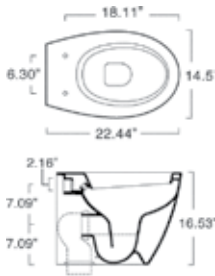

VELIS 57 TOILET

SPECIFICATIONS

Size:
W14.6" x L22.4" x H16.54"
W37cm x L57cm x H42cm

Wall-hung one-piece toilet, less seat. 1.2 gpf (4.5 liters).
Shipping Wt: 37.57 lbs.

REQUIRED:
5V57STF Toilet Seat

1VP57
Toilet
Gloss White
Satin White

5V57STF
Soft-Close Toilet Seat
Gloss White
Satin White

WHITE	
High Gloss 00	Satin Gloss BM

VELIS 2-PC TOILET

SPECIFICATIONS **catalano™ water efficiency**

Size:
W14.57" x L27.56" x H33.47"
W37cm x L70cm x H85cm

Floor-mounted close-coupled 2-piece toilet. Combination bowl and tank. Dual-flush mechanism 1.28/8 gpf (5/3 liters). Less seat.
IAPMO
Shipping Wt: 58 lbs.

REQUIRED:
Toilet Seat

1MPVS
Floor-Mtd. 2-PC Toilet, less seat
White

5V57STF
Soft-Close Toilet Seat
White

White
00