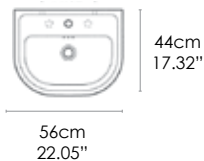

CANOVA ROYAL 56 WASHBASIN

SPECIFICATIONS

Size:
W22.05" x D17.32" x H7.87"
W56cm x D44cm x H20cm

Washbasin can be installed wall-hung or on a pedestal. 1 or 3 faucet hole drillings. Must specify number of holes. Need hole position if not centered. Shipping Wt: 37.5 lbs.

OPTIONAL:
5P56CV Front Towel Rail constructed of brass with chrome finish.

156CV
Washbasin
White

5P56CV
Front Towel Rail
Chrome

White
00

CANOVA ROYAL 56 WASHBASIN & PEDESTAL

SPECIFICATIONS

Size:
W22.05" x D17.32" x H7.87"
W56cm x D44cm x H20cm

Washbasin can be installed wall-hung or on a pedestal. 1 or 3 faucet hole drillings. Must specify number of holes. Need hole position if not centered. Shipping Wt: 37.5 lbs.

REQUIRED:
1COCV Ceramic Pedestal. Must purchase washbasin separately to complete. W30 cm x H66cm W11.8" x H26" Shipping Wt: 31 lbs.

156CV
Washbasin
White

1COCV
Pedestal
White

White
00

CANOVA ROYAL 55 WASHBASIN

SPECIFICATIONS

Size:
W21.65" x D14.96" x H7.87"
W55cm x D38cm x H20cm

Undercounter rectangular washbasin with overflow. No faucet hole drillings. Shipping Wt: 22.05 lbs.

15OCR
Washbasin
White

White
00