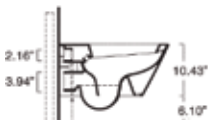

KIT FOR BOTTOM-SIDE FIXING