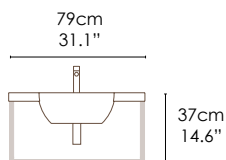

SFERA 80 WASHBASIN

SPECIFICATIONS

Size:
W31.5" x D18.9" x H7.48"
W80cm x D48cm x H19cm

Washbasin can be installed wall-hung. Pre-arranged for 0 or 1 faucet hole drilling. Need hole position if not centered. Shipping Wt: 50.7 lbs.

OPTIONAL:
5PAC2 Lateral Towel Rail
constructed of aluminum
with chrome finish.
Sold each.

18048C2
Washbasin
White

5PAC2
Lateral Towl Rail
Chrome

White
00

SFERA 80 WASHBASIN & FRAME

SPECIFICATIONS

Size:
W31.5" x D18.9" x H7.48"
W80cm x D48cm x H19cm

Washbasin can be installed wall-hung. Pre-arranged for 0 or 1 faucet hole drilling. Need hole position if not centered. Shipping Wt: 50.7 lbs.

REQUIRED:
ST805N Wall-hung structure
in chrome aluminum with
extra-height glass shelf, back-
painted in white.
W31.1" x D12.6" x H14.6"
W79cm x D32cm x H37
Shipping Wt: 15.4 lbs.

18048C2
Washbasin
White

5ST80N
Wall-hung Frame
Chrome

White
00

SFERA 65 WASHBASIN

SPECIFICATIONS

Size:
W25.6" x D18.9" x H7.48"
W65cm x D48cm x H19cm

Washbasin can be installed wall-hung. Pre-arranged for 0 or 1 faucet hole drilling. Need hole position if not centered. Shipping Wt: 39.7 lbs.

OPTIONAL:
5PAC2 Lateral Towel Rail
constructed of aluminum
with chrome finish.
Sold each.

16548C2
Washbasin
White

5PAC2
Lateral Towel Rail
Chrome

White
00