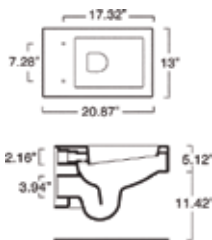

VERSO VENTICINQUE 35 WASHBASIN

SPECIFICATIONS

Size:
W13.8" x D9.84" x H5.12"
W35cm x D25cm x H13cm

Washbasin prearranged for single-hole faucet drillings on each side without overflow. It can be installed on a counter or wall-hung.
Shipping Wt: 17.6 lbs.

OPTIONAL:

5P35VE Front Towel Rail constructed of brass with chrome finish (shown above).

135VE
Washbasin
White

5P35VE
Front Towel Rail
Chrome

5PIHA
Drain
Chrome

White
00

VERSO 53 TOILET

SPECIFICATIONS

Size:
W13" x L20.9" x H16.5"
W33cm x L53m x H42cm

Wall-hung one-piece toilet, less seat. 1.2 gpf (4.5 liters).
Shipping Wt: 44.09 lbs.

REQUIRED:
Toilet Seat

1VSVE
Wall-hung Toilet, less seat
White
Black

5VESTF
Soft-Close Toilet Seat
White
Black

5VESTP
Soft-Close Plus Toilet Seat
White
Black

White
00   Black
NE

VERSO/ZERO 45 TOILET

SPECIFICATIONS

Size:
W13.78" x L17.72" x H16.5"
W35cm x L45cm x H42cm

Wall-hung one-piece toilet, less seat. 1.2 gpf (4.5 liters).
Shipping Wt: 42 lbs.

REQUIRED:
Toilet Seat

1VSV45
Wall-hung Toilet, less seat
White

5V45STF
Soft-Close Toilet Seat
White

White
00