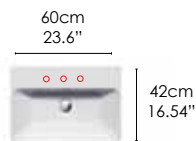

PROIEZIONI 80 WASHBASIN

SPECIFICATIONS

Size:

W31.5" x D16.54" x H5.12"
W80cm x D42cm x H13cm

Washbasin for wall-hung or sit on installation. 0, 1 or 3 faucet hole drillings. Must specify number of holes. Need hole position if not centered. Shipping Wt: 44.1 lbs.

OPTIONAL:

5P80PR Front Towel Rail constructed of brass with chrome finish (shown above).
1COPR Ceramic Pedestal 7.87" x 27.56"
20cm x 70cm

180PR
Washbasin
White

5P80PR
Front Towel Rail
Chrome

1COPR
Pedestal
White

White
00

PROIEZIONI 60 WASHBASIN

SPECIFICATIONS

Size:

W23.6" x D16.54" x H5.12"
W60cm x D42cm x H13cm

Washbasin for wall-hung or sit on installation. 0, 1 or 3 faucet hole drillings. Must specify number of holes. Need hole position if not centered. Shipping Wt: 33.1 lbs.

OPTIONAL:

5P60PR Front Towel Rail constructed of brass with chrome finish (shown above).
1COPR Ceramic Pedestal 7.87" x 27.56"
20cm x 70cm

160PR
Washbasin
White

5P60PR
Front Towel Rail
Chrome

1COPR
Pedestal
White

White
00

PROIEZIONI 42 WASHBASIN

SPECIFICATIONS

Size:

W16.54" x D16.54" x H5.12"
W42cm x D42cm x H13cm

Washbasin for wall-hung, or sit on installation. Single faucet hole drilling. Need hole position if not centered. Shipping Wt: 17.7 lbs.

OPTIONAL:

5P42PR Front Towel Rail constructed of brass with chrome finish (shown above).
1COPR Ceramic Pedestal 7.87" x 27.56"
20cm x 70cm

142PR
Washbasin
White

5P42PR
Front Towel Rail
Chrome

1COPR
Pedestal
White

White
00