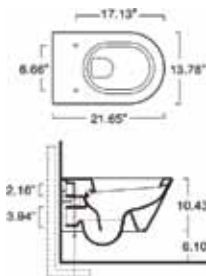

KIT FOR BOTTOM SIDE FIXING