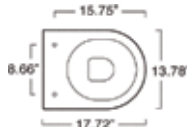

TO BE FIXED EXCLUSIVELY
ON M19 BARS