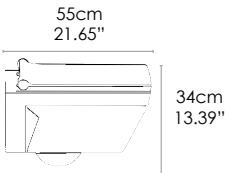

STAR collection reaffirms the experimentation to create sanitary-ware items with perfect and rigorous shapes, by reducing the ceramic to minimum thickness. This slinness represented a new technological challenge in pushing the boundaries of ceramic material manufacturing. STAR washbasins are suitable for wall-hung, semi-fitted or sit on installation. Restyled 55 wall-hung toilet, with new fixing system without lateral holes, can be combined to STAR washbasins. The 55 toilet has 1.2 gpf 4.5 lt flushing system, in compliance with Catalano Water Efficiency program.